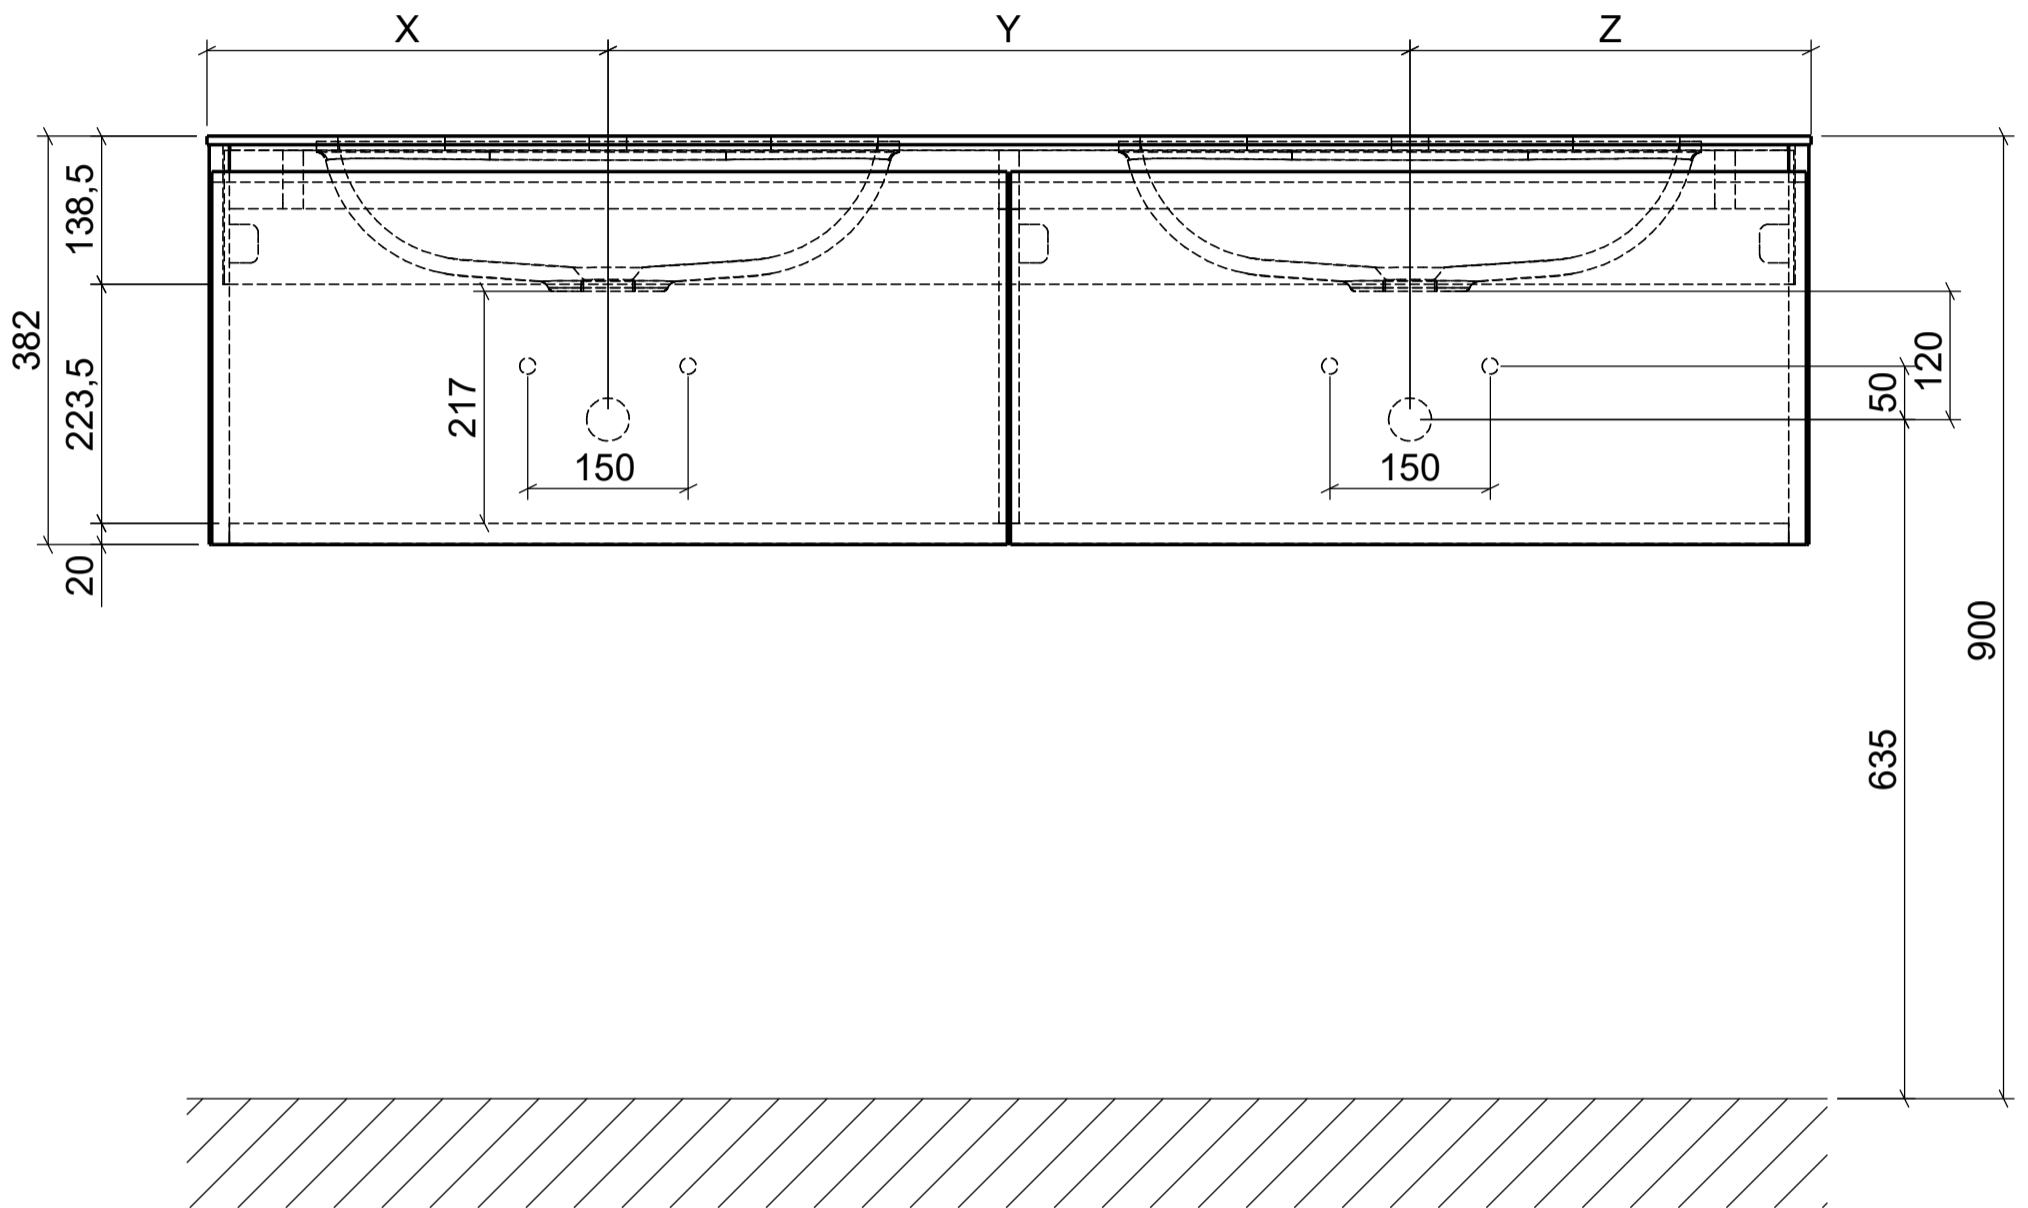

DOPPELWASCHPLÄTZE M3 CURVE POSITION ANSCHLÜSSE

Höhe 375mm

domovari

	X	Y	Z
DWP 1200375-2AUSNCU	300mm	600mm	300mm
DWP 1400375-2AUSNCU	350mm	700mm	350mm
DWP 1500375-2AUSNCU	375mm	750mm	375mm
DWP 1600375-2AUSNCU	400mm	800mm	400mm
DWP 1800375-2AUSNCU	450mm	900mm	450mm