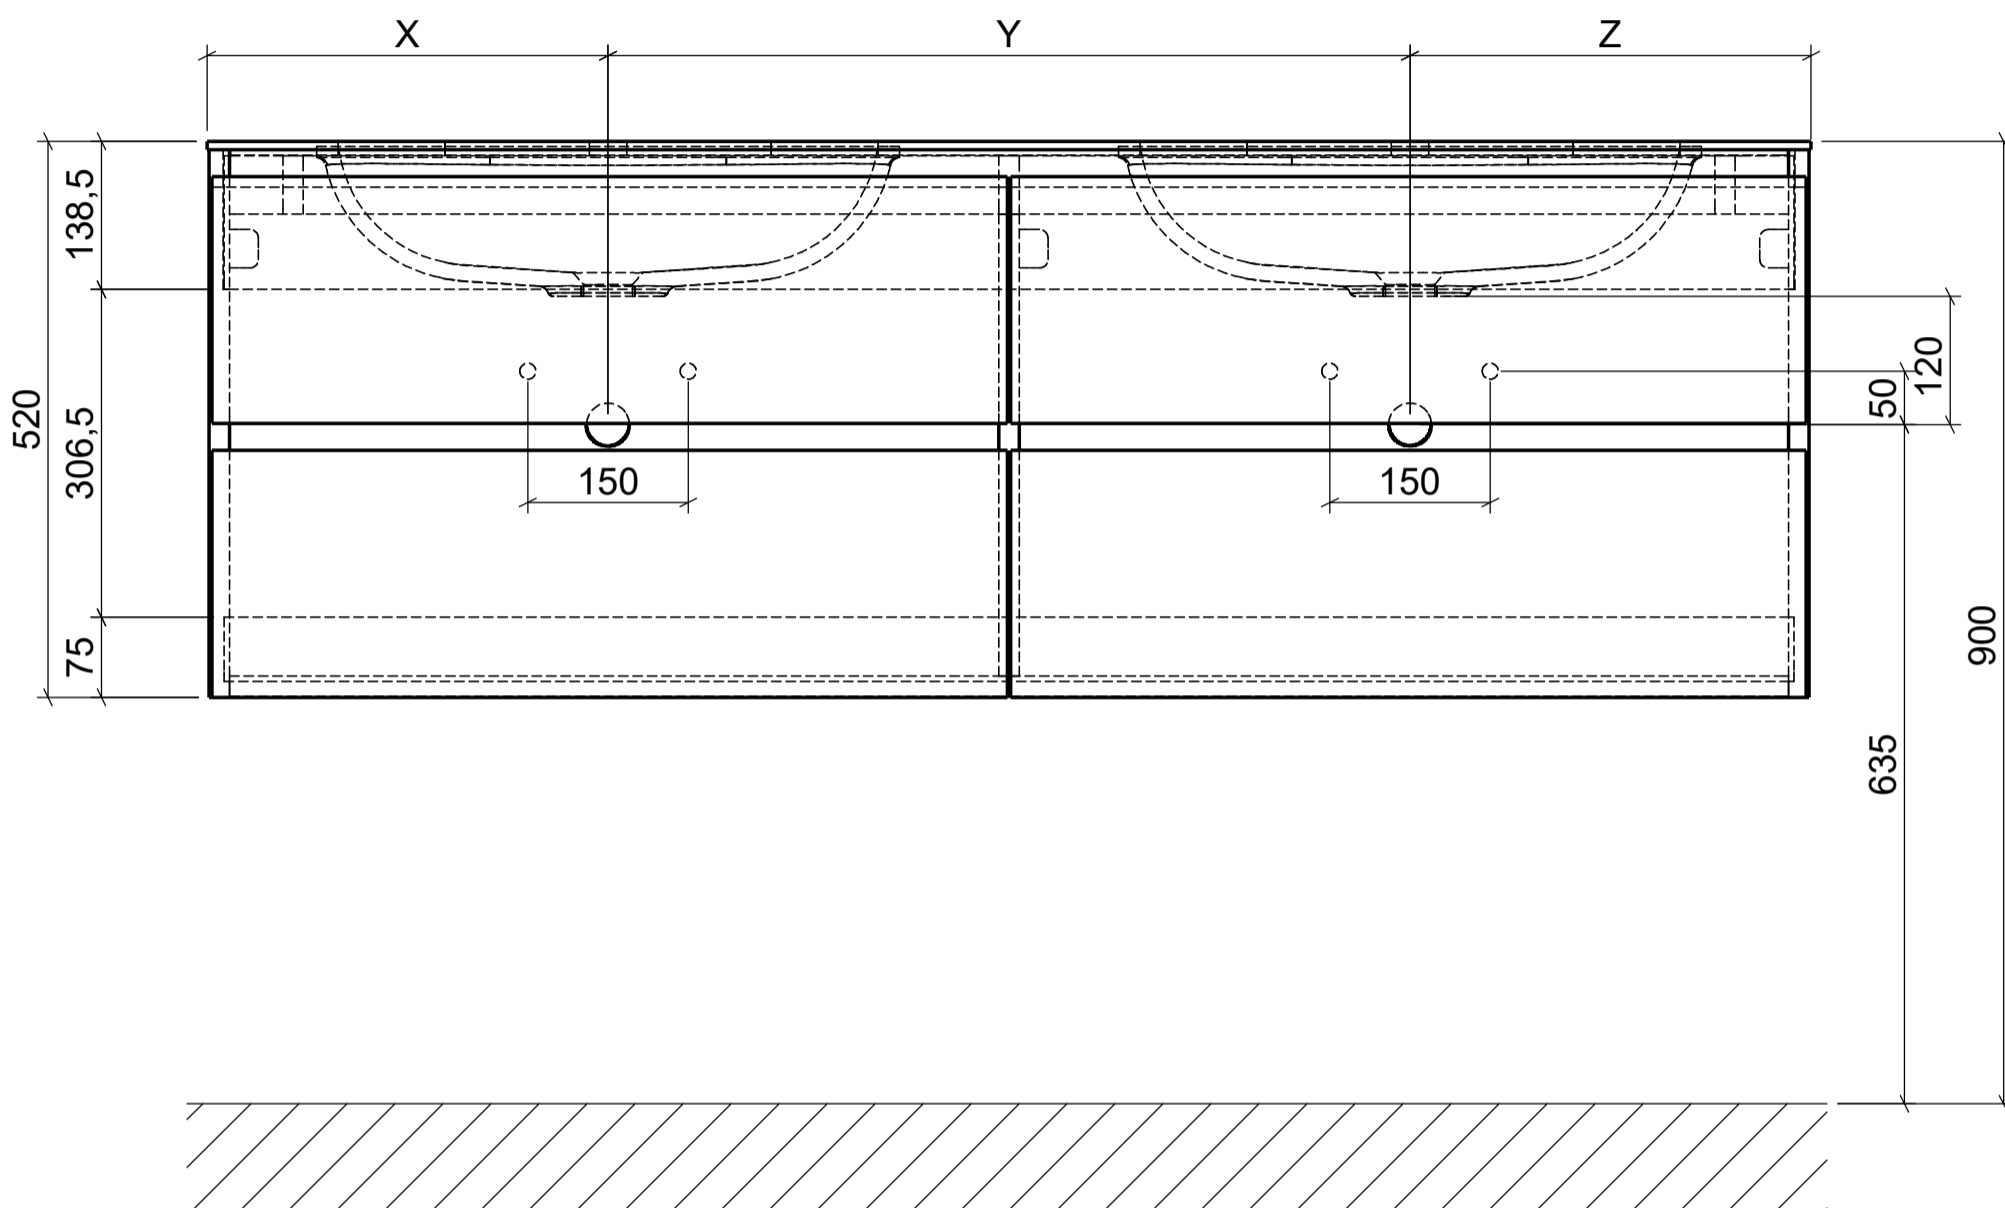

DOPPELWASCHPLÄTZE M3 CURVE POSITION ANSCHLÜSSE

Höhe 500mm

domovari

	X	Y	Z
DWP 1200500-4AUSCU	300mm	600mm	300mm
DWP 1400500-4AUSCU	350mm	700mm	350mm
DWP 1500500-4AUSCU	375mm	750mm	375mm
DWP 1600500-4AUSCU	400mm	800mm	400mm
DWP 1800500-4AUSCU	450mm	900mm	450mm