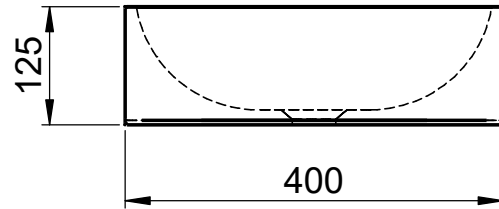

Oval
OVA-870070
 inner dim. 669x375x109mm
 without overflow

DIN EN32
Ø 46mm

- Mineral matt _____
- Shine _____
- Vetroghiaccio _____

Unless otherwise defined:
 Dimensions are in millimeters,
 Tolerances +/- 2mm

domovari	Client:		Client-No.:
	NAME	DATE	
Marco Jentzsch		Order-No.:	Room:
COLOR:		Com.:	
	Transaction	Document-No.:	
WEIGHT: 57 kg	last change:	09.03.2021	Pag. 2 of 3