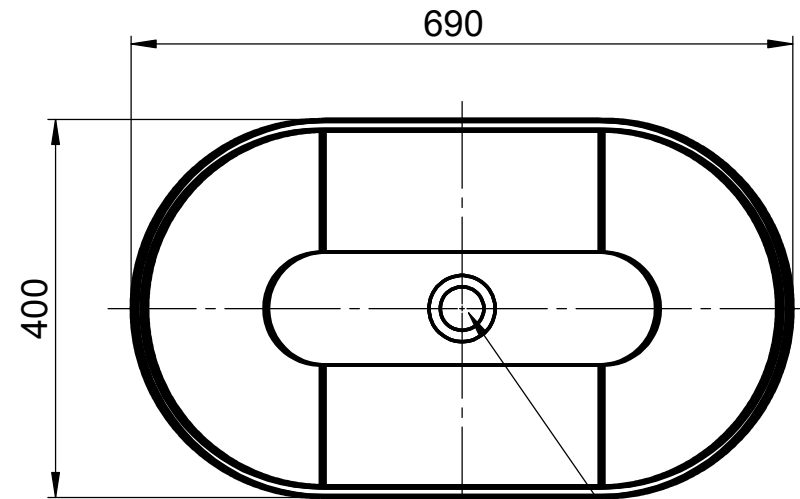

Oval
OVA-870070
 inner dim. 669x375x109mm
 without overflow

DIN EN32
Ø 46mm

- Mineral matt _____
- Shine _____
- Vetroghiaccio _____

Unless otherwise defined:
 Dimensions are in millimeters,
 Tolerances +/- 2mm

domovari	Client:		Client-No.:
	NAME	DATE	
Marco Jentzsch		Order-No.:	Room:
COLOR:		Com.:	
	Transaction	Document-No.:	
WEIGHT: 57 kg	last change:	09.03.2021	Pag. 2 of 3