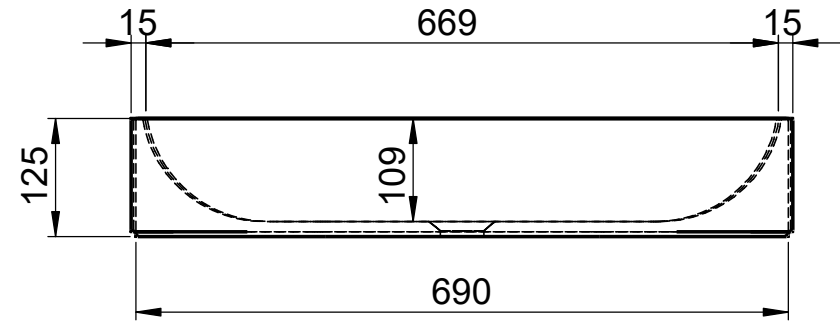

Oval
OVA-870070
 inner dim. 669x375x109mm
 without overflow

DIN EN32
Ø 46mm

- Mineral matt _____
- Shine _____
- Vetroghiaccio _____

Unless otherwise defined:
 Dimensions are in millimeters,
 Tolerances +/- 2mm

domovari	Client:		Client-No.:
	NAME	DATE	
Marco Jentzsch		Order-No.:	Room:
COLOR:		Com.:	
	Transaction	Document-No.:	
WEIGHT: 57 kg	last change:	09.03.2021	Pag. 2 of 3