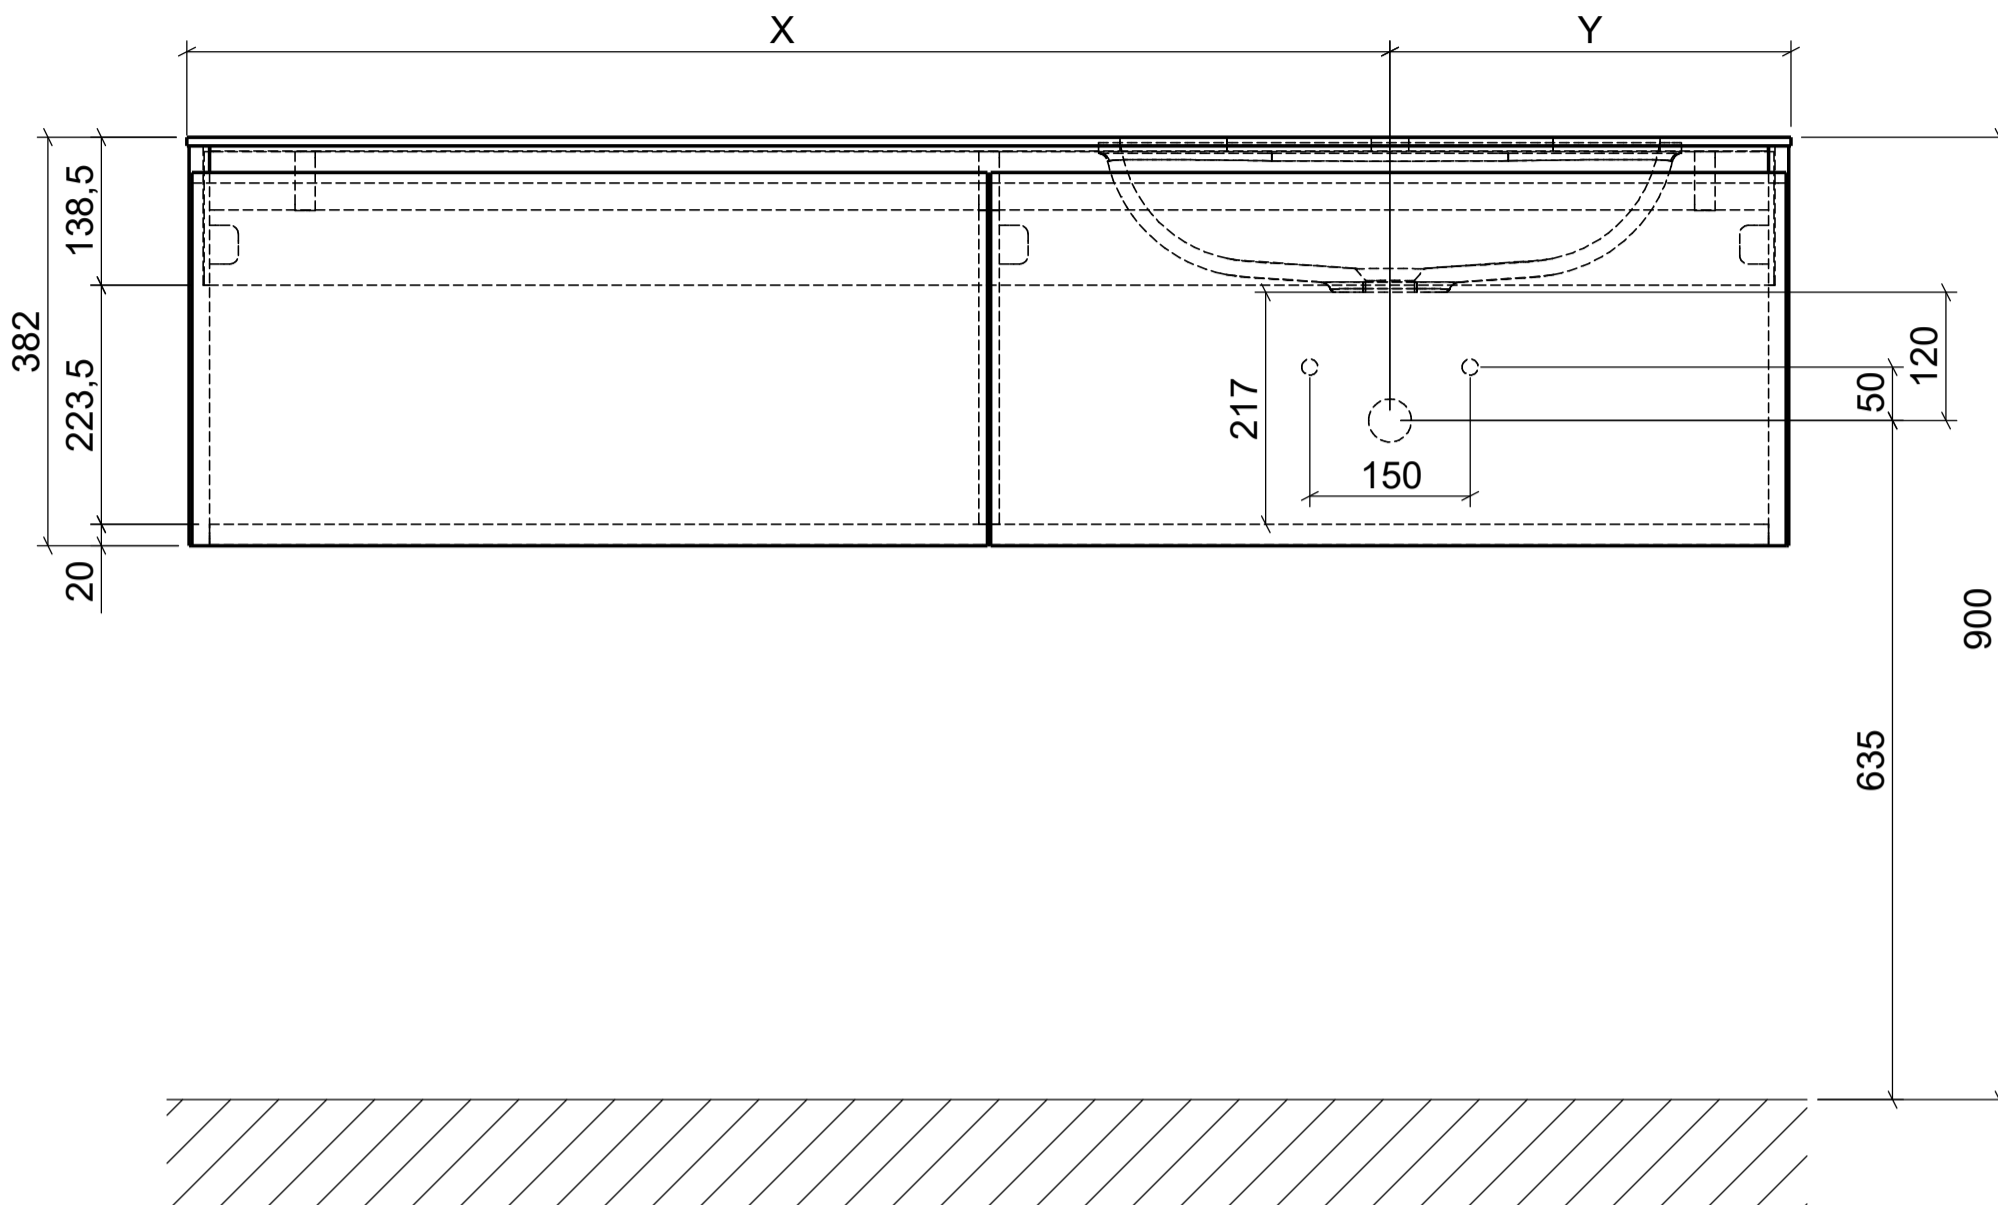

WASCHPLÄTZE M3 CURVE POSITION ANSCHLÜSSE

Höhe 375mm

domovari

	X	Y
WP 700375-1AUSCU	350mm	350mm
WP 800375-1AUSCU	400mm	400mm
WP 900375-1AUSCU	450mm	450mm
WP 1000375-1AUSCU	500mm	500mm
WP 1200375-1AUSCU	600mm	600mm
WP 1000375-2AUSACUL	350mm	650mm
WP 1200375-2AUSACUL	400mm	800mm
WP 1000375-2AUSACUR	650mm	350mm
WP 1200375-2AUSACUR	800mm	400mm
WP 1200375-2AUSNCUL	300mm	900mm
WP 1400375-2AUSNCUL	350mm	1050mm
WP 1500375-2AUSNCUL	375mm	1125mm
WP 1600375-2AUSNCUL	400mm	1200mm
WP 1800375-2AUSNCUL	450mm	1350mm
WP 1200375-2AUSNCUM	600mm	600mm
WP 1400375-2AUSNCUM	700mm	700mm
WP 1500375-2AUSNCUM	750mm	750mm
WP 1600375-2AUSNCUM	800mm	800mm
WP 1800375-2AUSNCUM	900mm	900mm
WP 1200375-2AUSNCUR	800mm	400mm
WP 1400375-2AUSNCUR	1050mm	350mm
WP 1500375-2AUSNCUR	1125mm	375mm
WP 1600375-2AUSNCUR	1200mm	400mm
WP 1800375-2AUSNCUR	1350mm	450mm