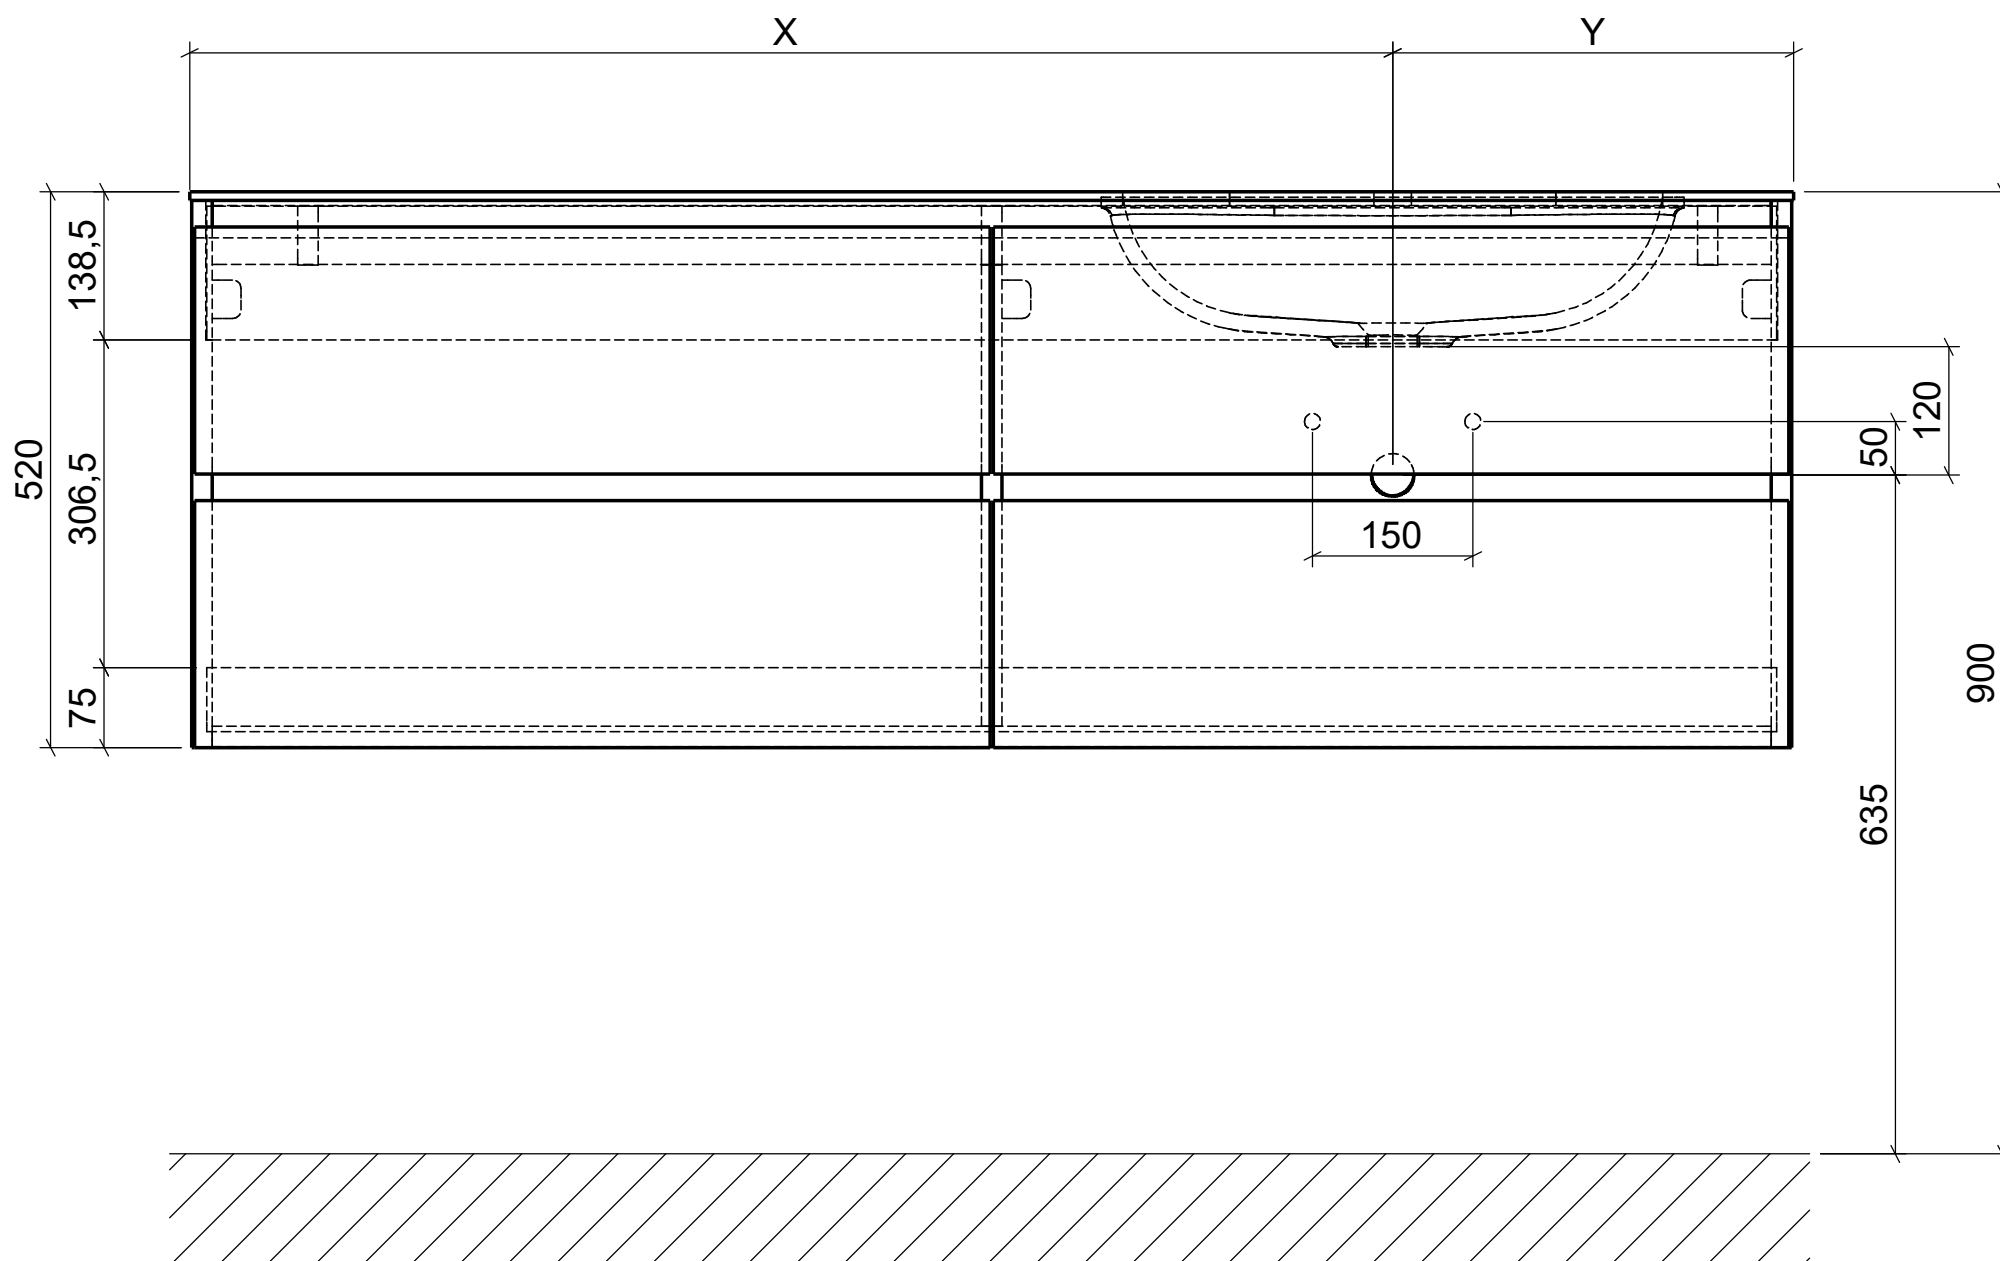

# WASCHPLÄTZE M3 CURVE POSITION ANSCHLÜSSE

Höhe 500mm

	X	Y
WP 700500-2AUSÜCU	350mm	350mm
WP 800500-2AUSÜCU	400mm	400mm
WP 900500-2AUSÜCU	450mm	450mm
WP 1000500-2AUSÜCU	500mm	500mm
WP 1200500-2AUSÜCU	600mm	600mm
WP 1200500-4AUSNCUL	300mm	900mm
WP 1400500-4AUSNCUL	350mm	1050mm
WP 1500500-4AUSNCUL	375mm	1125mm
WP 1600500-4AUSNCUL	400mm	1200mm
WP 1800500-4AUSNCUL	450mm	1350mm
WP 1200500-4AUSNCUR	900mm	300mm
WP 1400500-4AUSNCUR	1050mm	350mm
WP 1500500-4AUSNCUR	1125mm	375mm
WP 1600500-4AUSNCUR	1200mm	400mm
WP 1800500-4AUSNCUR	1350mm	450mm
WP 1000500-4AUSACUL	350mm	650mm
WP 1200500-4AUSACUL	400mm	800mm
WP 1000500-4AUSACUR	650mm	350mm
WP 1200500-4AUSACUR	800mm	400mm