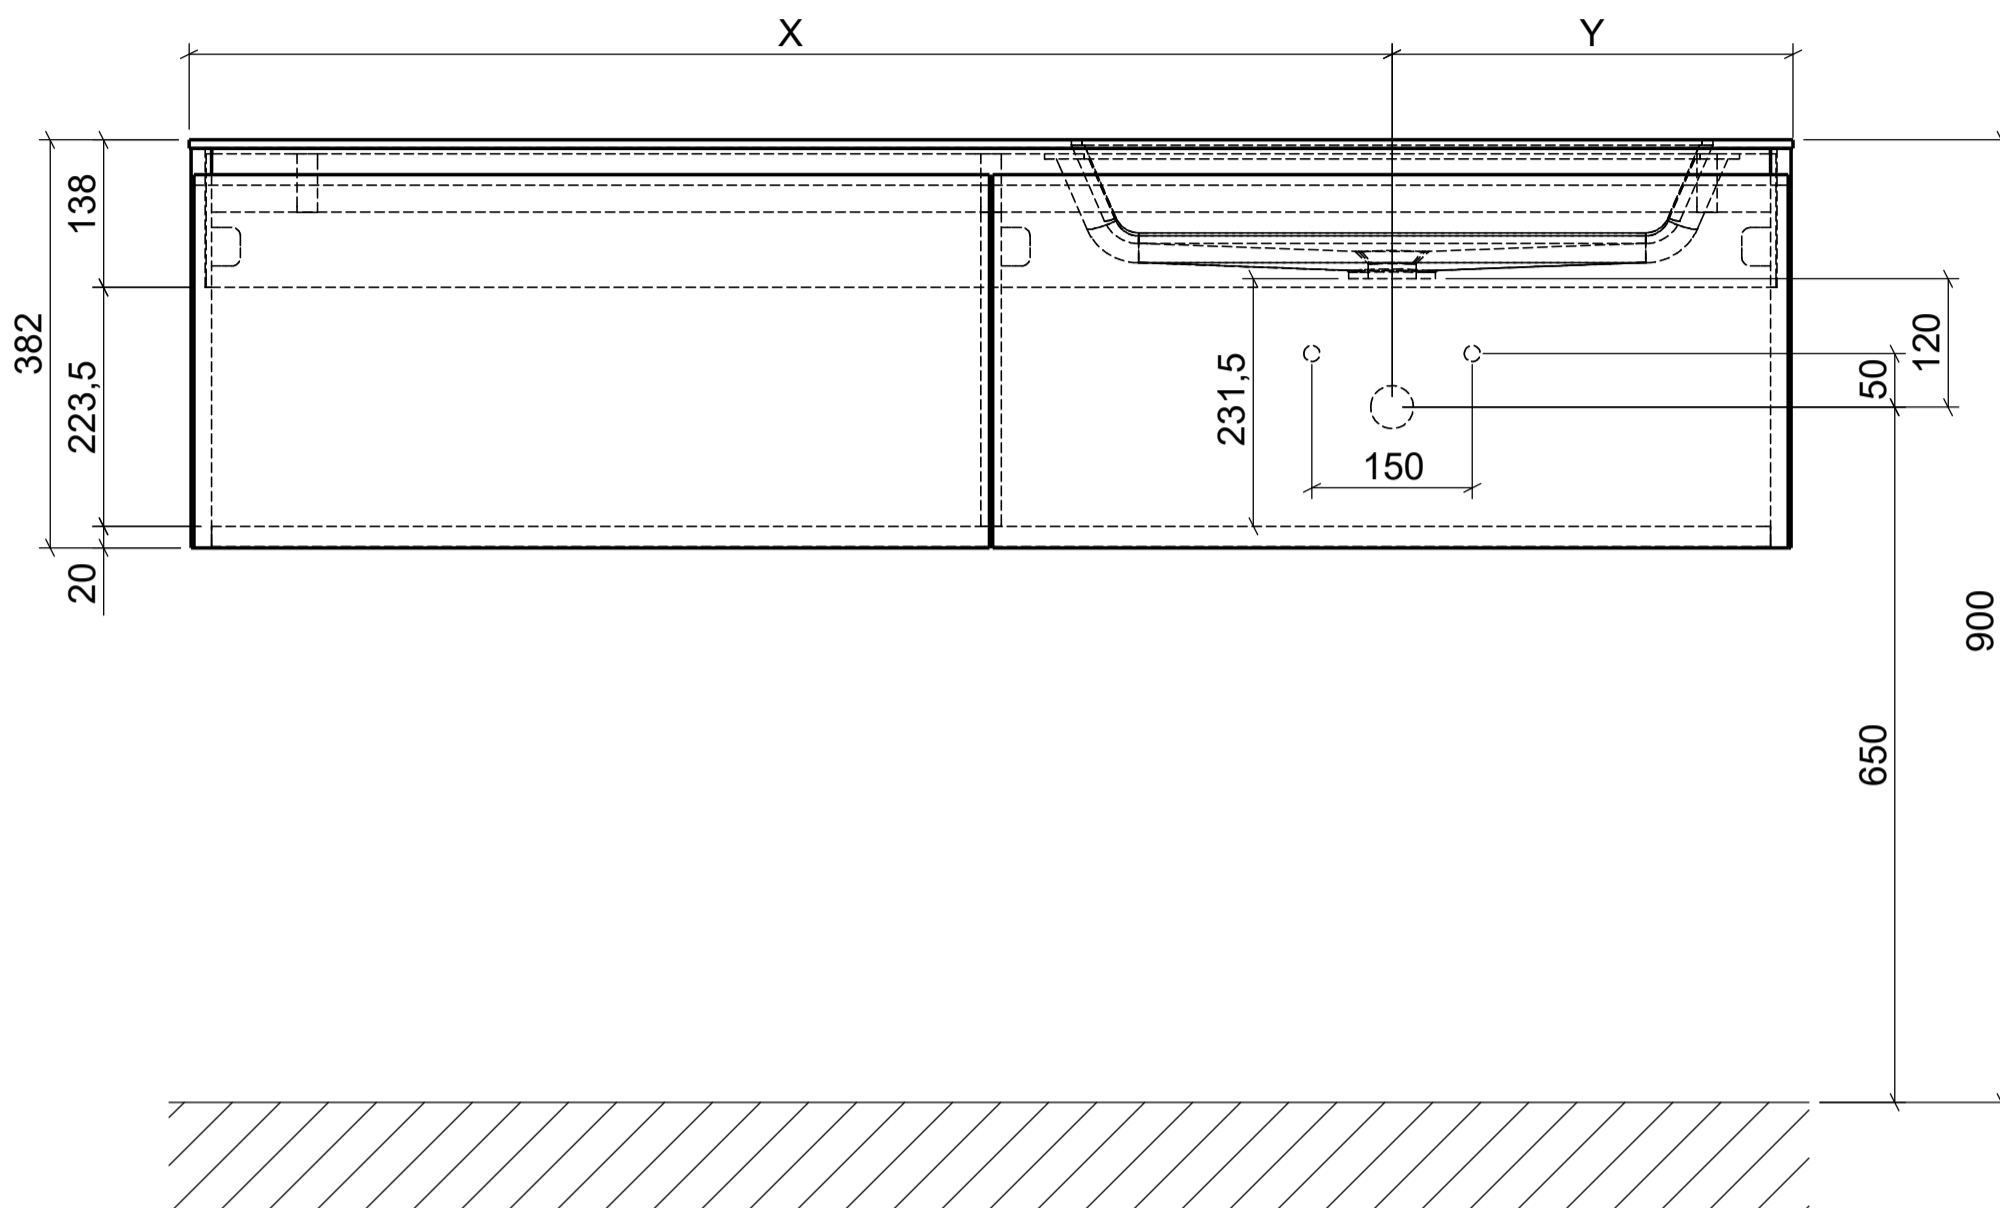

WASCHPLÄTZE M3 ERATO POSITION ANSCHLÜSSE

Höhe 375mm

	X	Y
WP 700375-1AUSER	350mm	350mm
WP 800375-1AUSER	400mm	400mm
WP 900375-1AUSER	450mm	450mm
WP 1000375-1AUSER	500mm	500mm
WP 1200375-1AUSER	600mm	600mm
WP 1000375-2AUSAERL	350mm	650mm
WP 1200375-2AUSAERL	400mm	800mm
WP 1000375-2AUSAERR	650mm	350mm
WP 1200375-2AUSAERR	800mm	400mm
WP 1400375-2AUSNERL	350mm	1050mm
WP 1500375-2AUSNERL	375mm	1125mm
WP 1600375-2AUSNERL	400mm	1200mm
WP 1800375-2AUSNERL	450mm	1350mm
WP 1200375-2AUSNERM	600mm	600mm
WP 1400375-2AUSNERM	700mm	700mm
WP 1500375-2AUSNERM	750mm	750mm
WP 1600375-2AUSNERM	800mm	800mm
WP 1800375-2AUSNERM	900mm	900mm
WP 1400375-2AUSNERR	1050mm	350mm
WP 1500375-2AUSNERR	1125mm	375mm
WP 1600375-2AUSNERR	1200mm	400mm
WP 1800375-2AUSNERR	1350mm	450mm