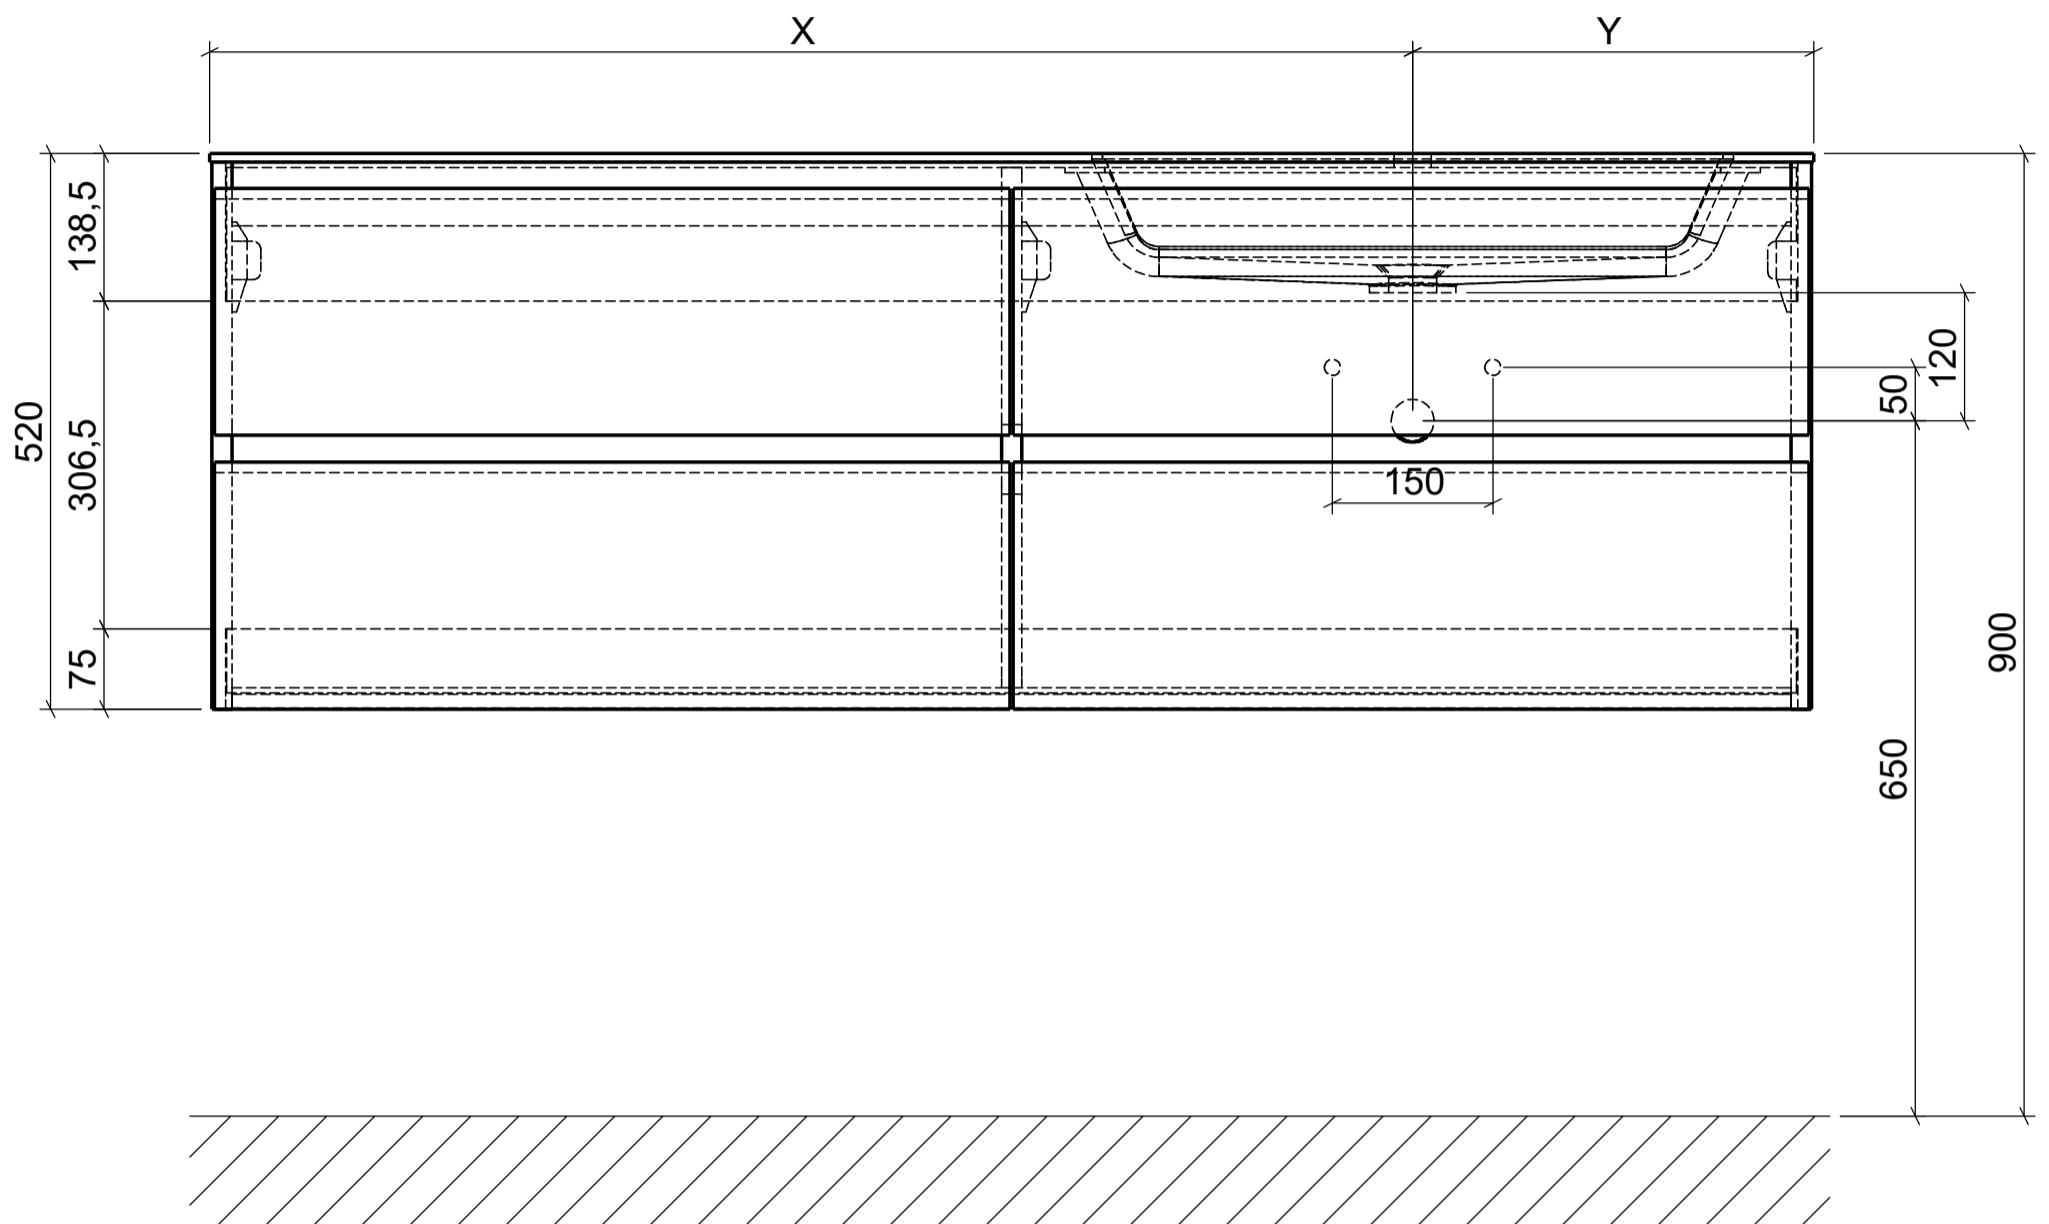

WASCHPLÄTZE M3 ERATO POSITION ANSCHLÜSSE

Höhe 500mm

domovari

	X	Y
WP 700500-2AUSÜER	350mm	350mm
WP 800500-2AUSÜER	400mm	400mm
WP 900500-2AUSÜER	450mm	450mm
WP 1000500-2AUSÜER	500mm	500mm
WP 1200500-2AUSÜER	600mm	600mm
WP 1200500-4AUSNERL	300mm	900mm
WP 1400500-4AUSNERL	350mm	1050mm
WP 1500500-4AUSNERL	375mm	1125mm
WP 1600500-4AUSNERL	400mm	1200mm
WP 1800500-4AUSNERL	450mm	1350mm
WP 1200500-4AUSNERR	900mm	300mm
WP 1400500-4AUSNERR	1050mm	350mm
WP 1500500-4AUSNERR	1125mm	375mm
WP 1600500-4AUSNERR	1200mm	400mm
WP 1800500-4AUSNERR	1350mm	450mm
WP 1000500-4AUSAERL	350mm	650mm
WP 1200500-4AUSAERL	400mm	800mm
WP 1000500-4AUSAERR	650mm	350mm
WP 1200500-4AUSAERR	800mm	400mm